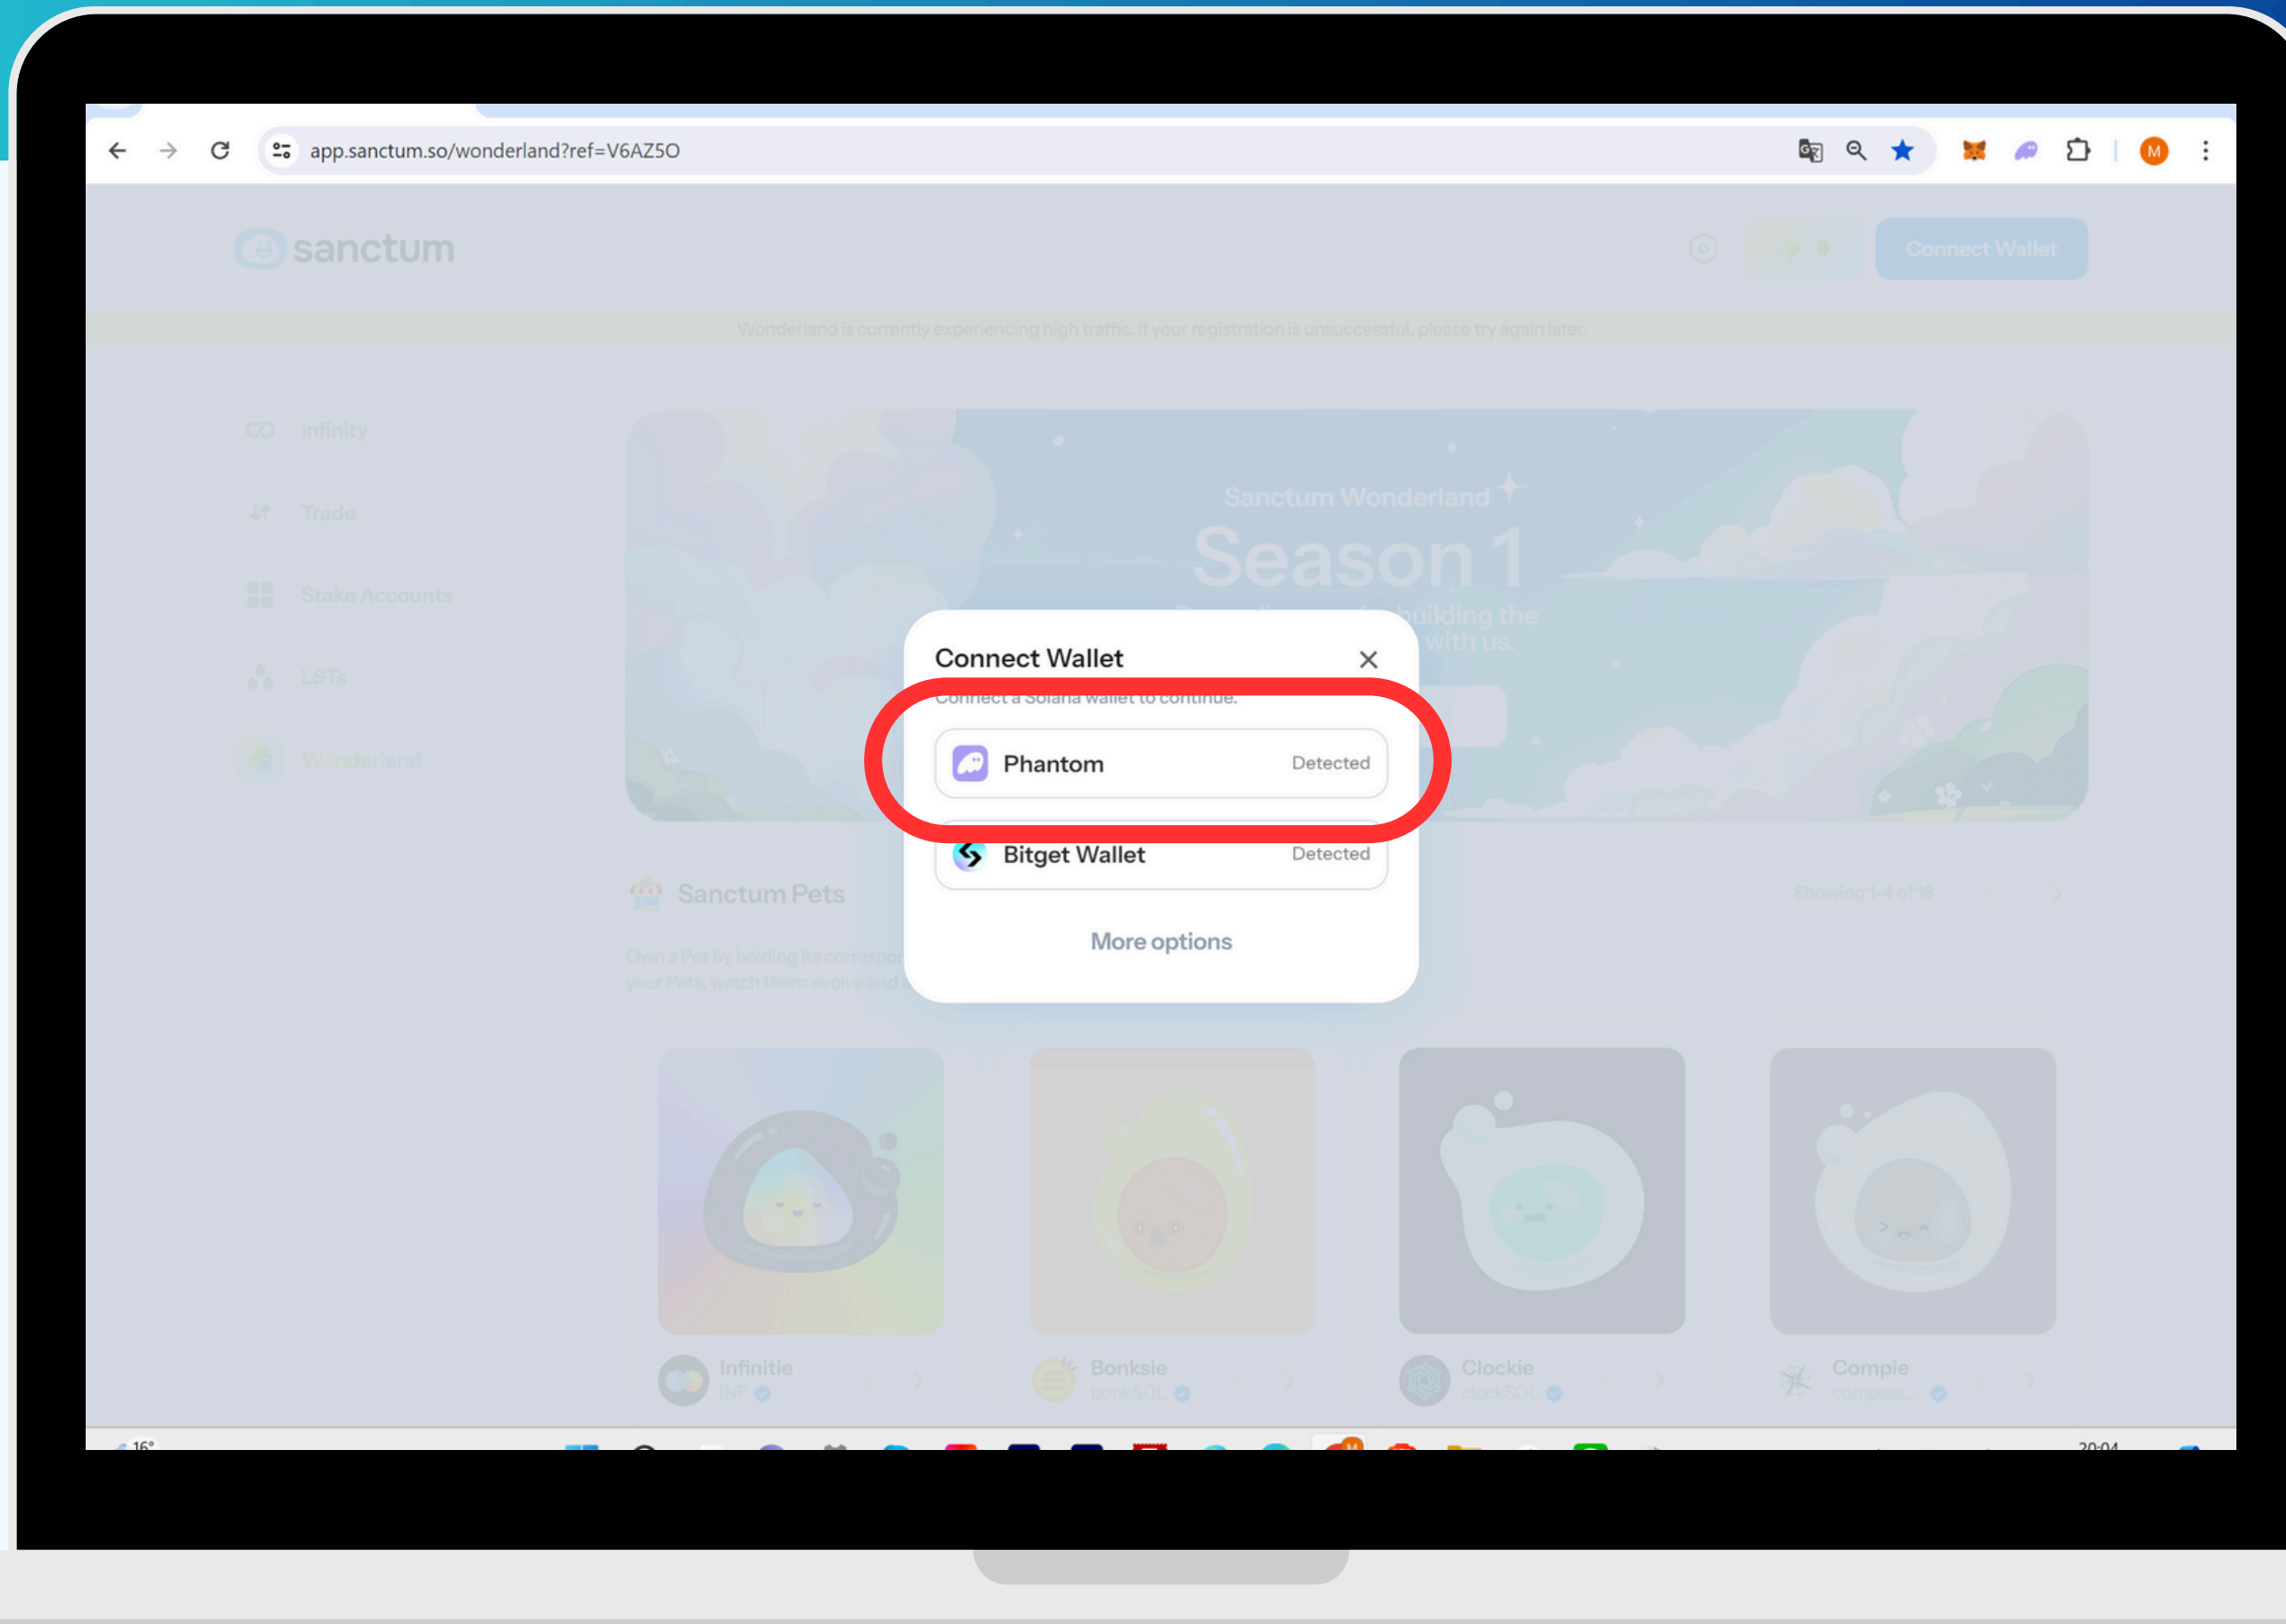

# sanctum パソコンの場合：chromeブラウザ

sanctumのURLをコピーして  
<https://sanc. tm/w?ref=V6AZ50>

ブラウザchromeを開いて  
検索バーにURLをはりつける

The image shows a laptop screen displaying the Sanctum website. The browser address bar shows the URL `app.sanctum.so/wonderland?ref=V6AZ50`. The website header includes the Sanctum logo and a yellow warning banner: "Wonderland is currently experiencing high traffic. If your registration is unsuccessful, please try again later."